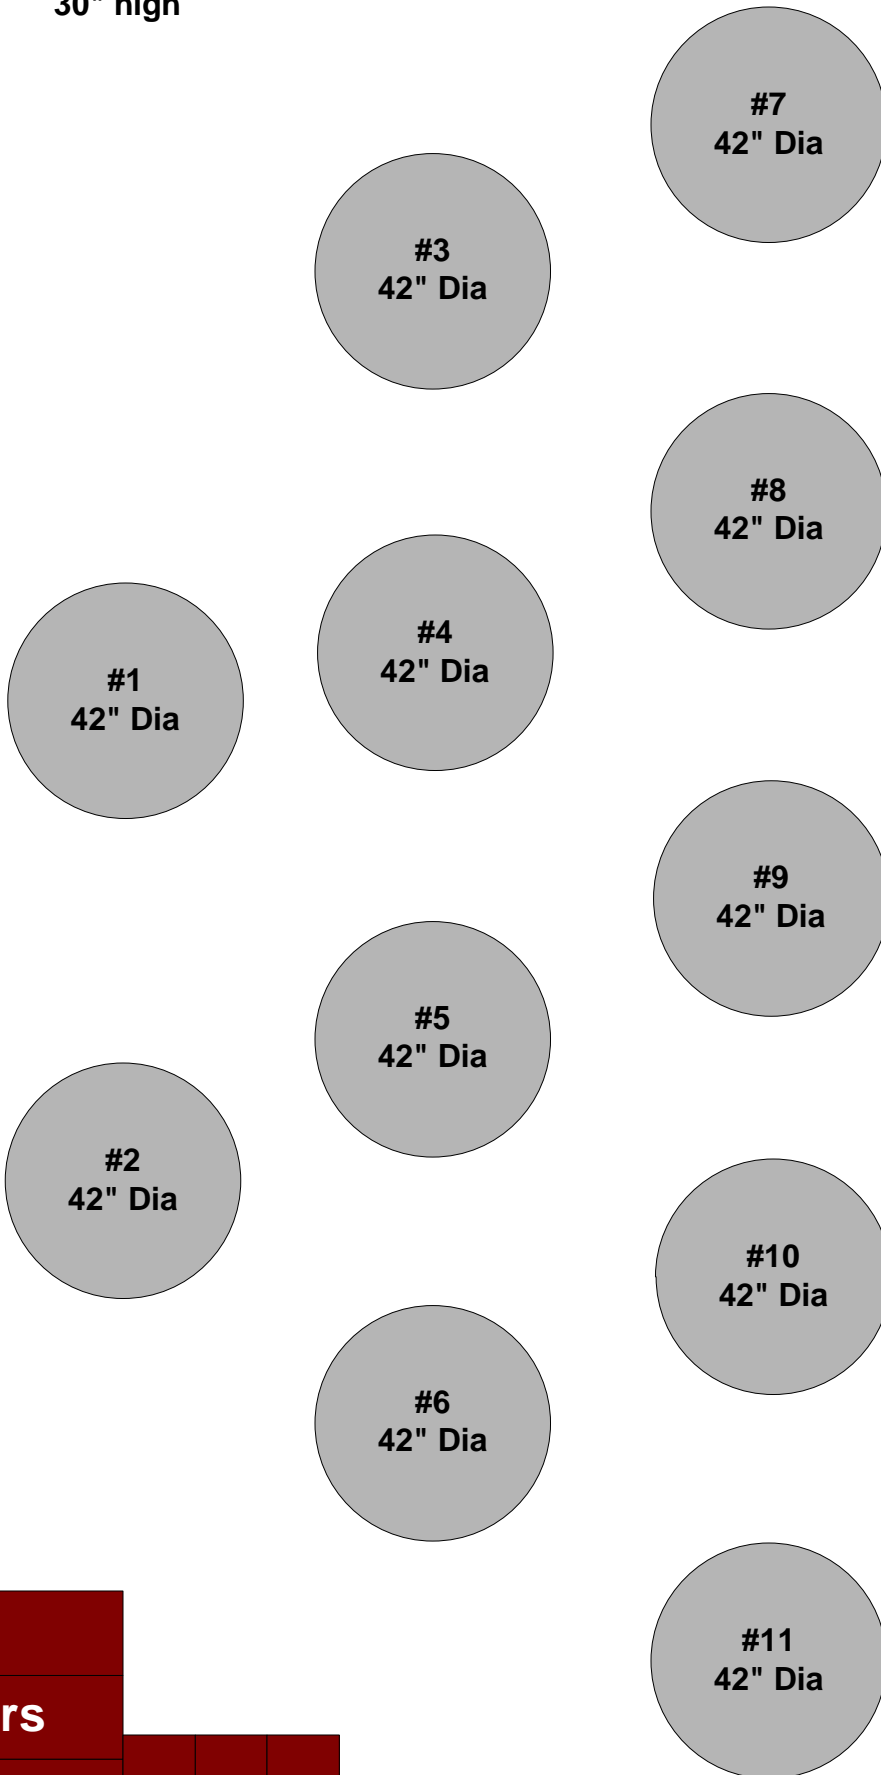

All tables are
30" high

Bow

Aft

Stairs

Door to
Deck